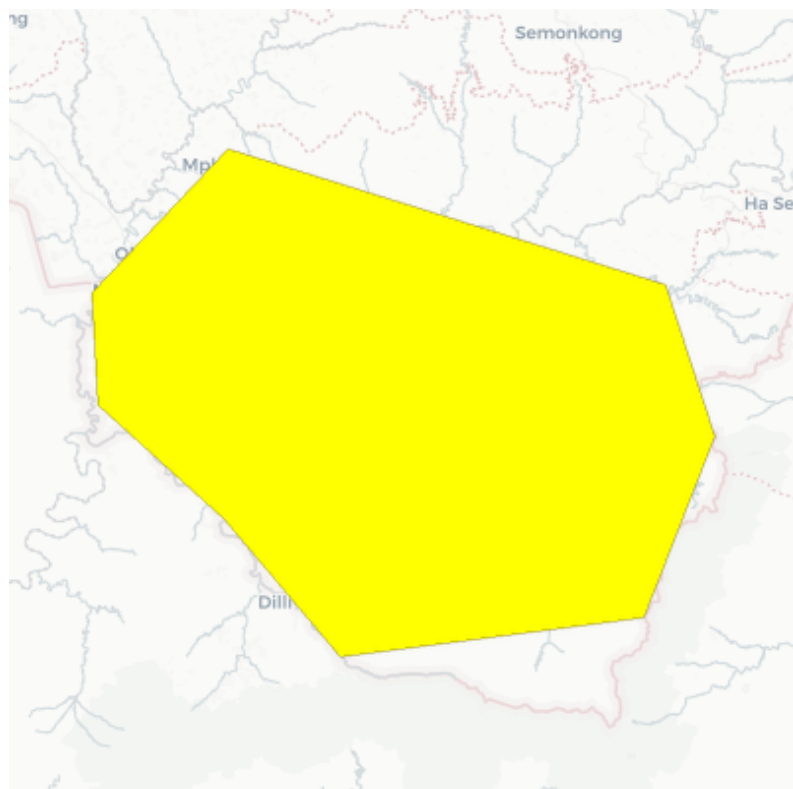

⚠ Flood in Quthing and Mohale's-hoek - 8th April 2026

🕒 Urgency: Immediate **⚠ Severity:** Moderate
📍 Certainty: Likely

Issued:

Wed 08 Apr 2026
16:59

Effective:

Wed 08 Apr 2026
17:00

Onset:

Wed 08 Apr 2026
20:00

Expires:

Wed 08 Apr 2026
23:00

Area:

Quthing and Mohale's-hoek

Description:

Flash floods highly expected in the southern region of Lesotho especially low-lying areas and rivers.

Instruction:

Avoid crossing rivers and streams.